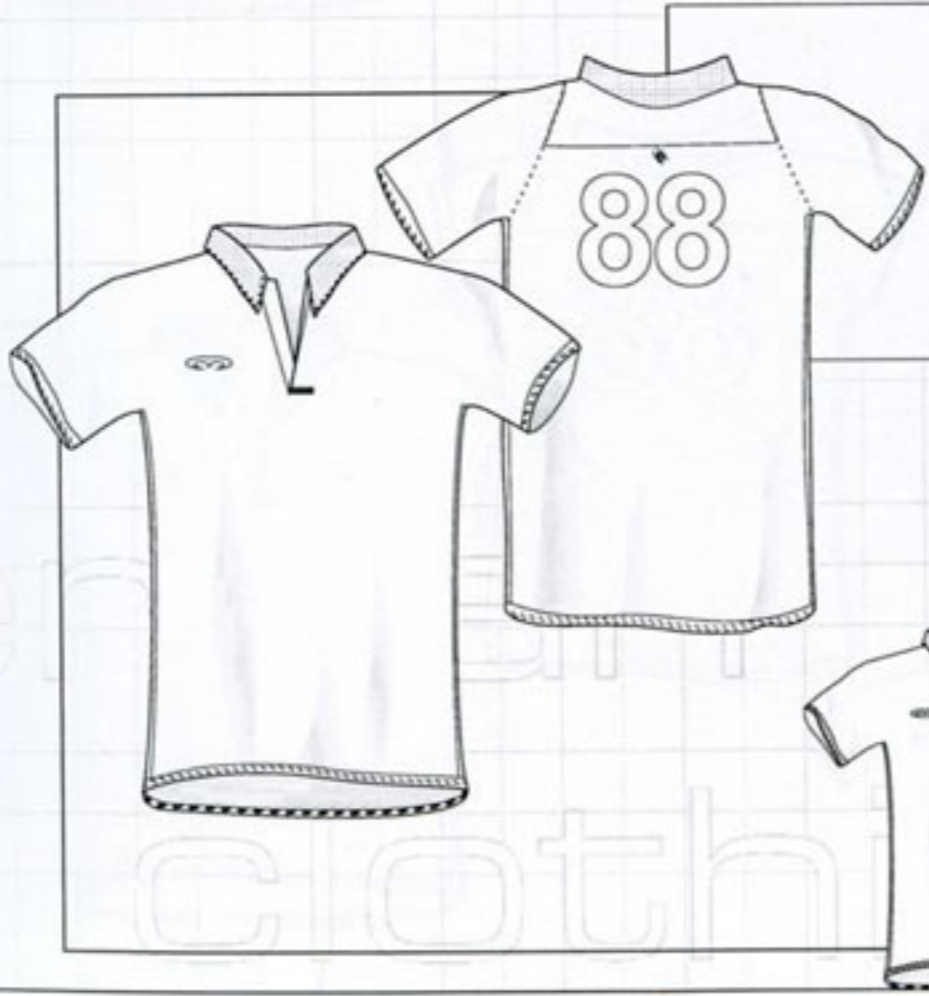

-  **Black**
Pantone: Process Black
-  **White**
Pantone: Process White
-  **Navy**
Pantone: 296 U
-  **Red**
Pantone: 032 U
-  **Yellow**
Pantone: Yellow U
-  **Bottle**
Pantone: 560 U
-  **Emerald**
Pantone: 361 U
-  **Amber**
Pantone: 116 U
-  **Royal Blue**
Pantone: 286 U
-  **Sky Blue**
Pantone: 2915 U
-  **Maroon**
Pantone: 201 U
-  **Purple**
Pantone: 267 U
-  **Pink**
Pantone: 191 U

Product Info::
 Code: CL56
 Product Name: Male High Performance clothing
 Colour info: Bespoke
 Numbering: Yes
 Naming: Yes
 Notes: Developed for and used by the English National Team

Code: CL55
Stock Performance Playing Shirts
 Colour info:
 In a trimmed cut
 White/Navy
 Red/Navy
 Sky/Navy

Product Info::
 Code: CL55
 Product Name: Male Performance clothing
 Colour info: On left of page
 Numbering: Yes
 Naming: Yes

Performance Shirts Styles:
 Trimmed, England, Arsenal, Halved, Quartered

Mercian Sports Co. Ltd
 151 Maybury Road
 Woking
 Surrey
 GU21 5LJ