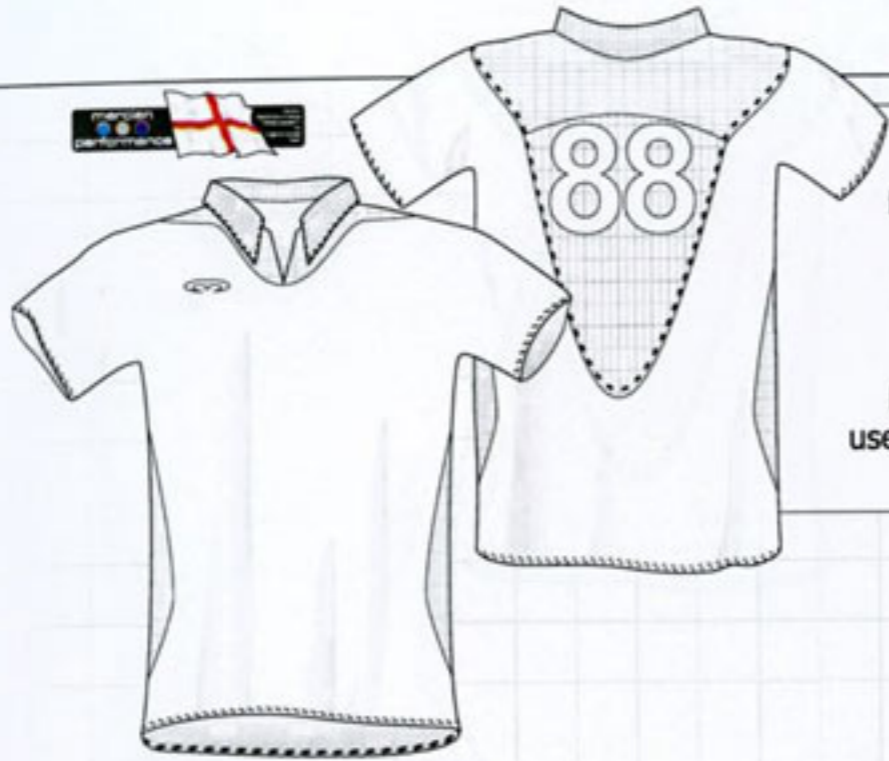

-  **Black**
Pantone: Process Black
-  **White**
Pantone: Process White
-  **Navy**
Pantone: 296 U
-  **Red**
Pantone: 032 U
-  **Yellow**
Pantone: Yellow U
-  **Bottle**
Pantone: 560 U
-  **Emerald**
Pantone: 361 U
-  **Amber**
Pantone: 116 U
-  **Royal Blue**
Pantone: 286 U
-  **Sky Blue**
Pantone: 2915 U
-  **Maroon**
Pantone: 201 U
-  **Purple**
Pantone: 267 U
-  **Pink**
Pantone: 191 U

Product Info::
 Code: CL56
 Product Name: Male High Performance clothing
 Colour info: Bespoke
 Numbering: Yes
 Naming: Yes
 Notes: Developed for and used by the English National Team

Code: CL55
Stock Performance Playing Shirts
 Colour info:
 In a trimmed cut
 White/Navy
 Red/Navy
 Sky/Navy

Product Info::
 Code: CL55
 Product Name: Male Performance clothing
 Colour info: On left of page
 Numbering: Yes
 Naming: Yes

Performance Shirts Styles:
 Trimmed, England, Arsenal, Halved, Quartered

Mercian Sports Co. Ltd
 151 Maybury Road
 Woking
 Surrey
 GU21 5LJ