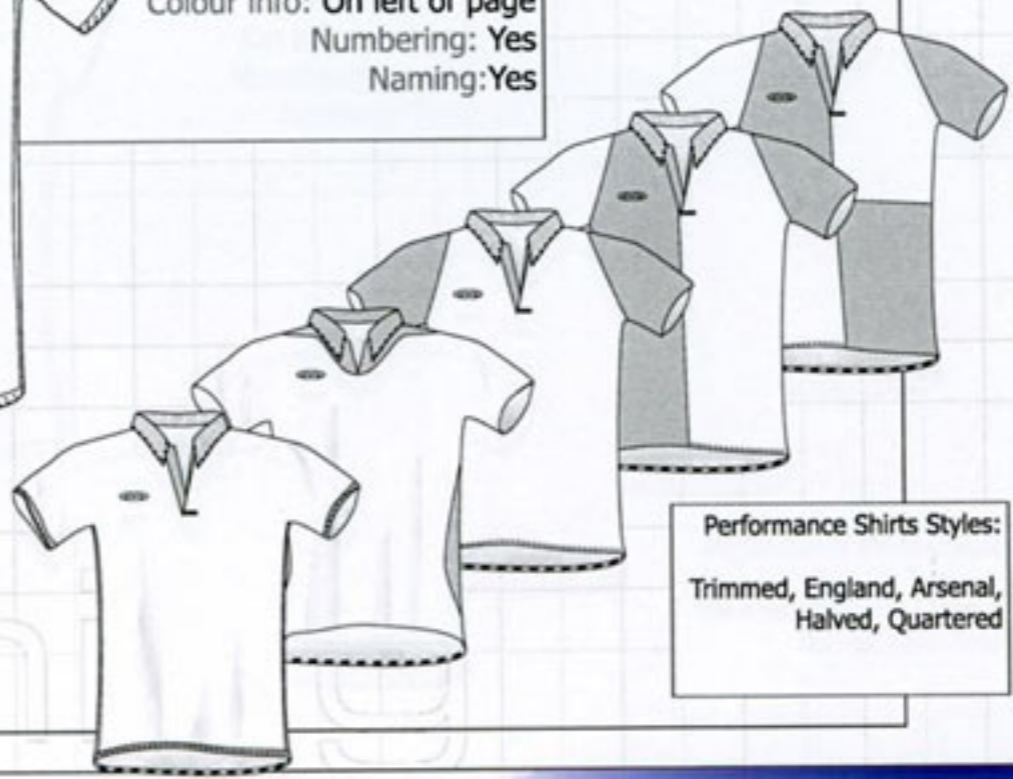

-  **Black**
Pantone: Process Black
-  **White**
Pantone: Process White
-  **Navy**
Pantone: 296 U
-  **Red**
Pantone: 032 U
-  **Yellow**
Pantone: Yellow U
-  **Bottle**
Pantone: 560 U
-  **Emerald**
Pantone: 361 U
-  **Amber**
Pantone: 116 U
-  **Royal Blue**
Pantone: 286 U
-  **Sky Blue**
Pantone: 2915 U
-  **Maroon**
Pantone: 201 U
-  **Purple**
Pantone: 267 U
-  **Pink**
Pantone: 191 U

Product Info::
 Code: CL56
 Product Name: Male High Performance clothing
 Colour info: Bespoke
 Numbering: Yes
 Naming: Yes
 Notes: Developed for and used by the English National Team

Code: CL55
Stock Performance Playing Shirts
 Colour info:
 In a trimmed cut
 White/Navy
 Red/Navy
 Sky/Navy

Product Info::
 Code: CL55
 Product Name: Male Performance clothing
 Colour info: On left of page
 Numbering: Yes
 Naming: Yes

Performance Shirts Styles:
 Trimmed, England, Arsenal, Halved, Quartered

Mercian Sports Co. Ltd
 151 Maybury Road
 Woking
 Surrey
 GU21 5LJ